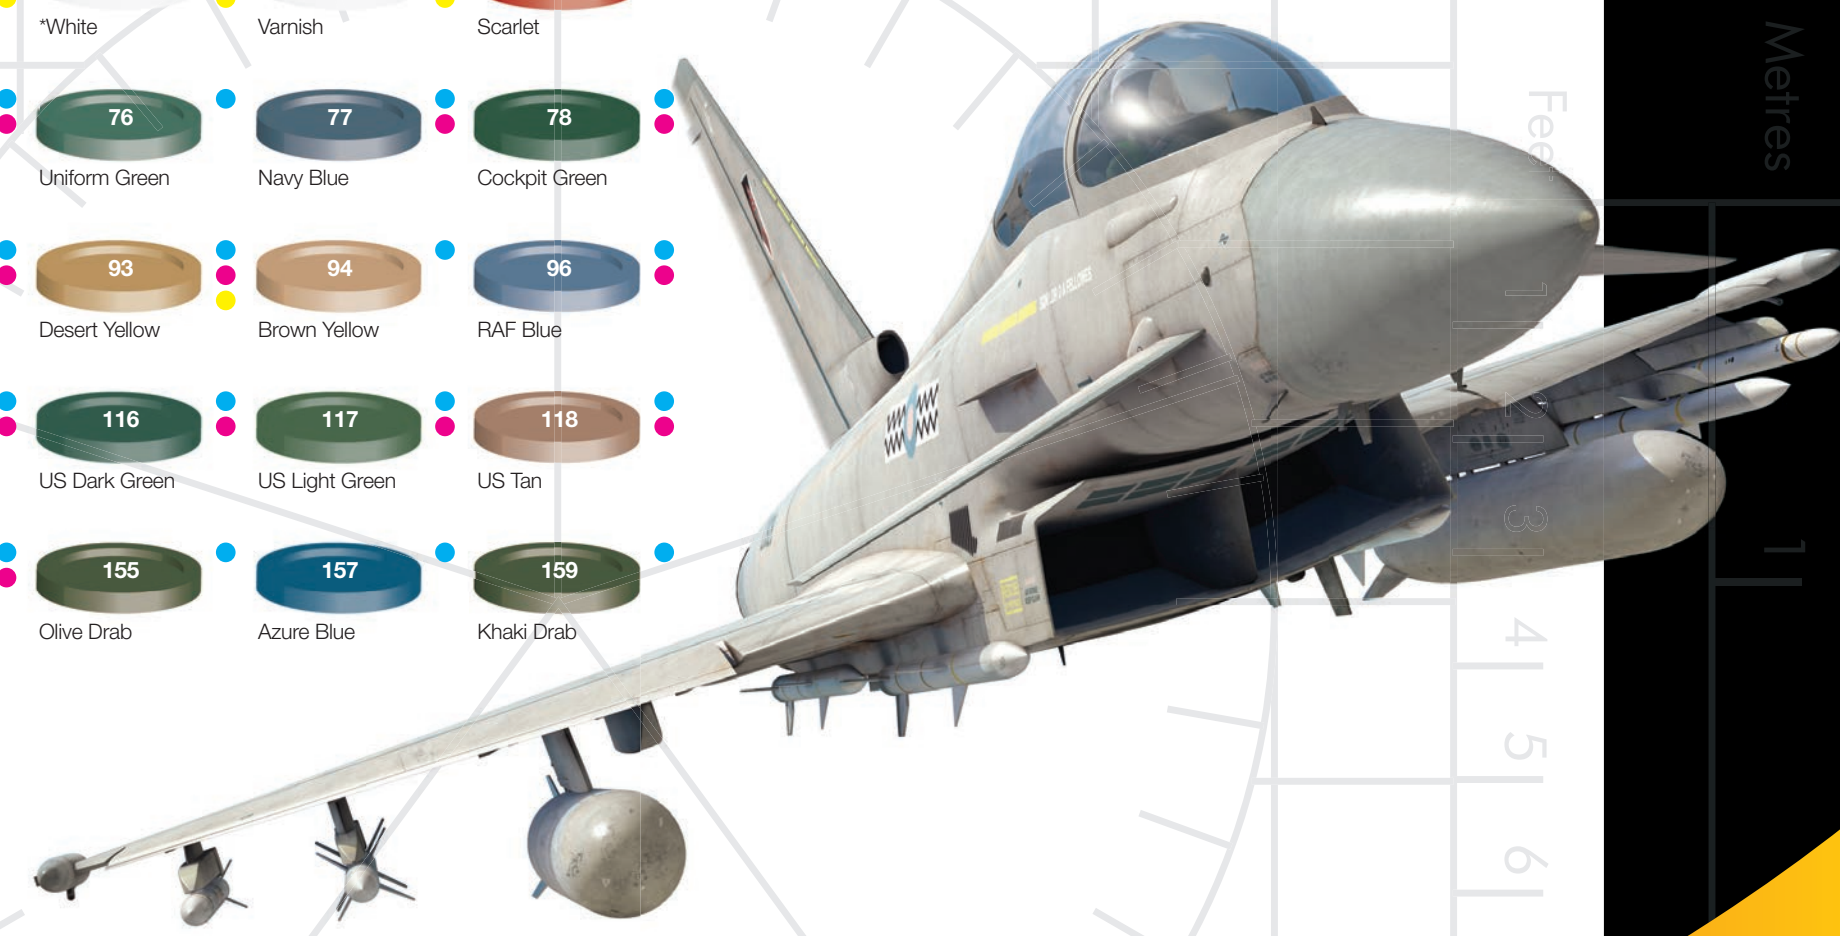

1:48
Feet
Metres
4 | 5 | 6 | 7
6 | 1 | 2 | 3 | 4
7 | 1